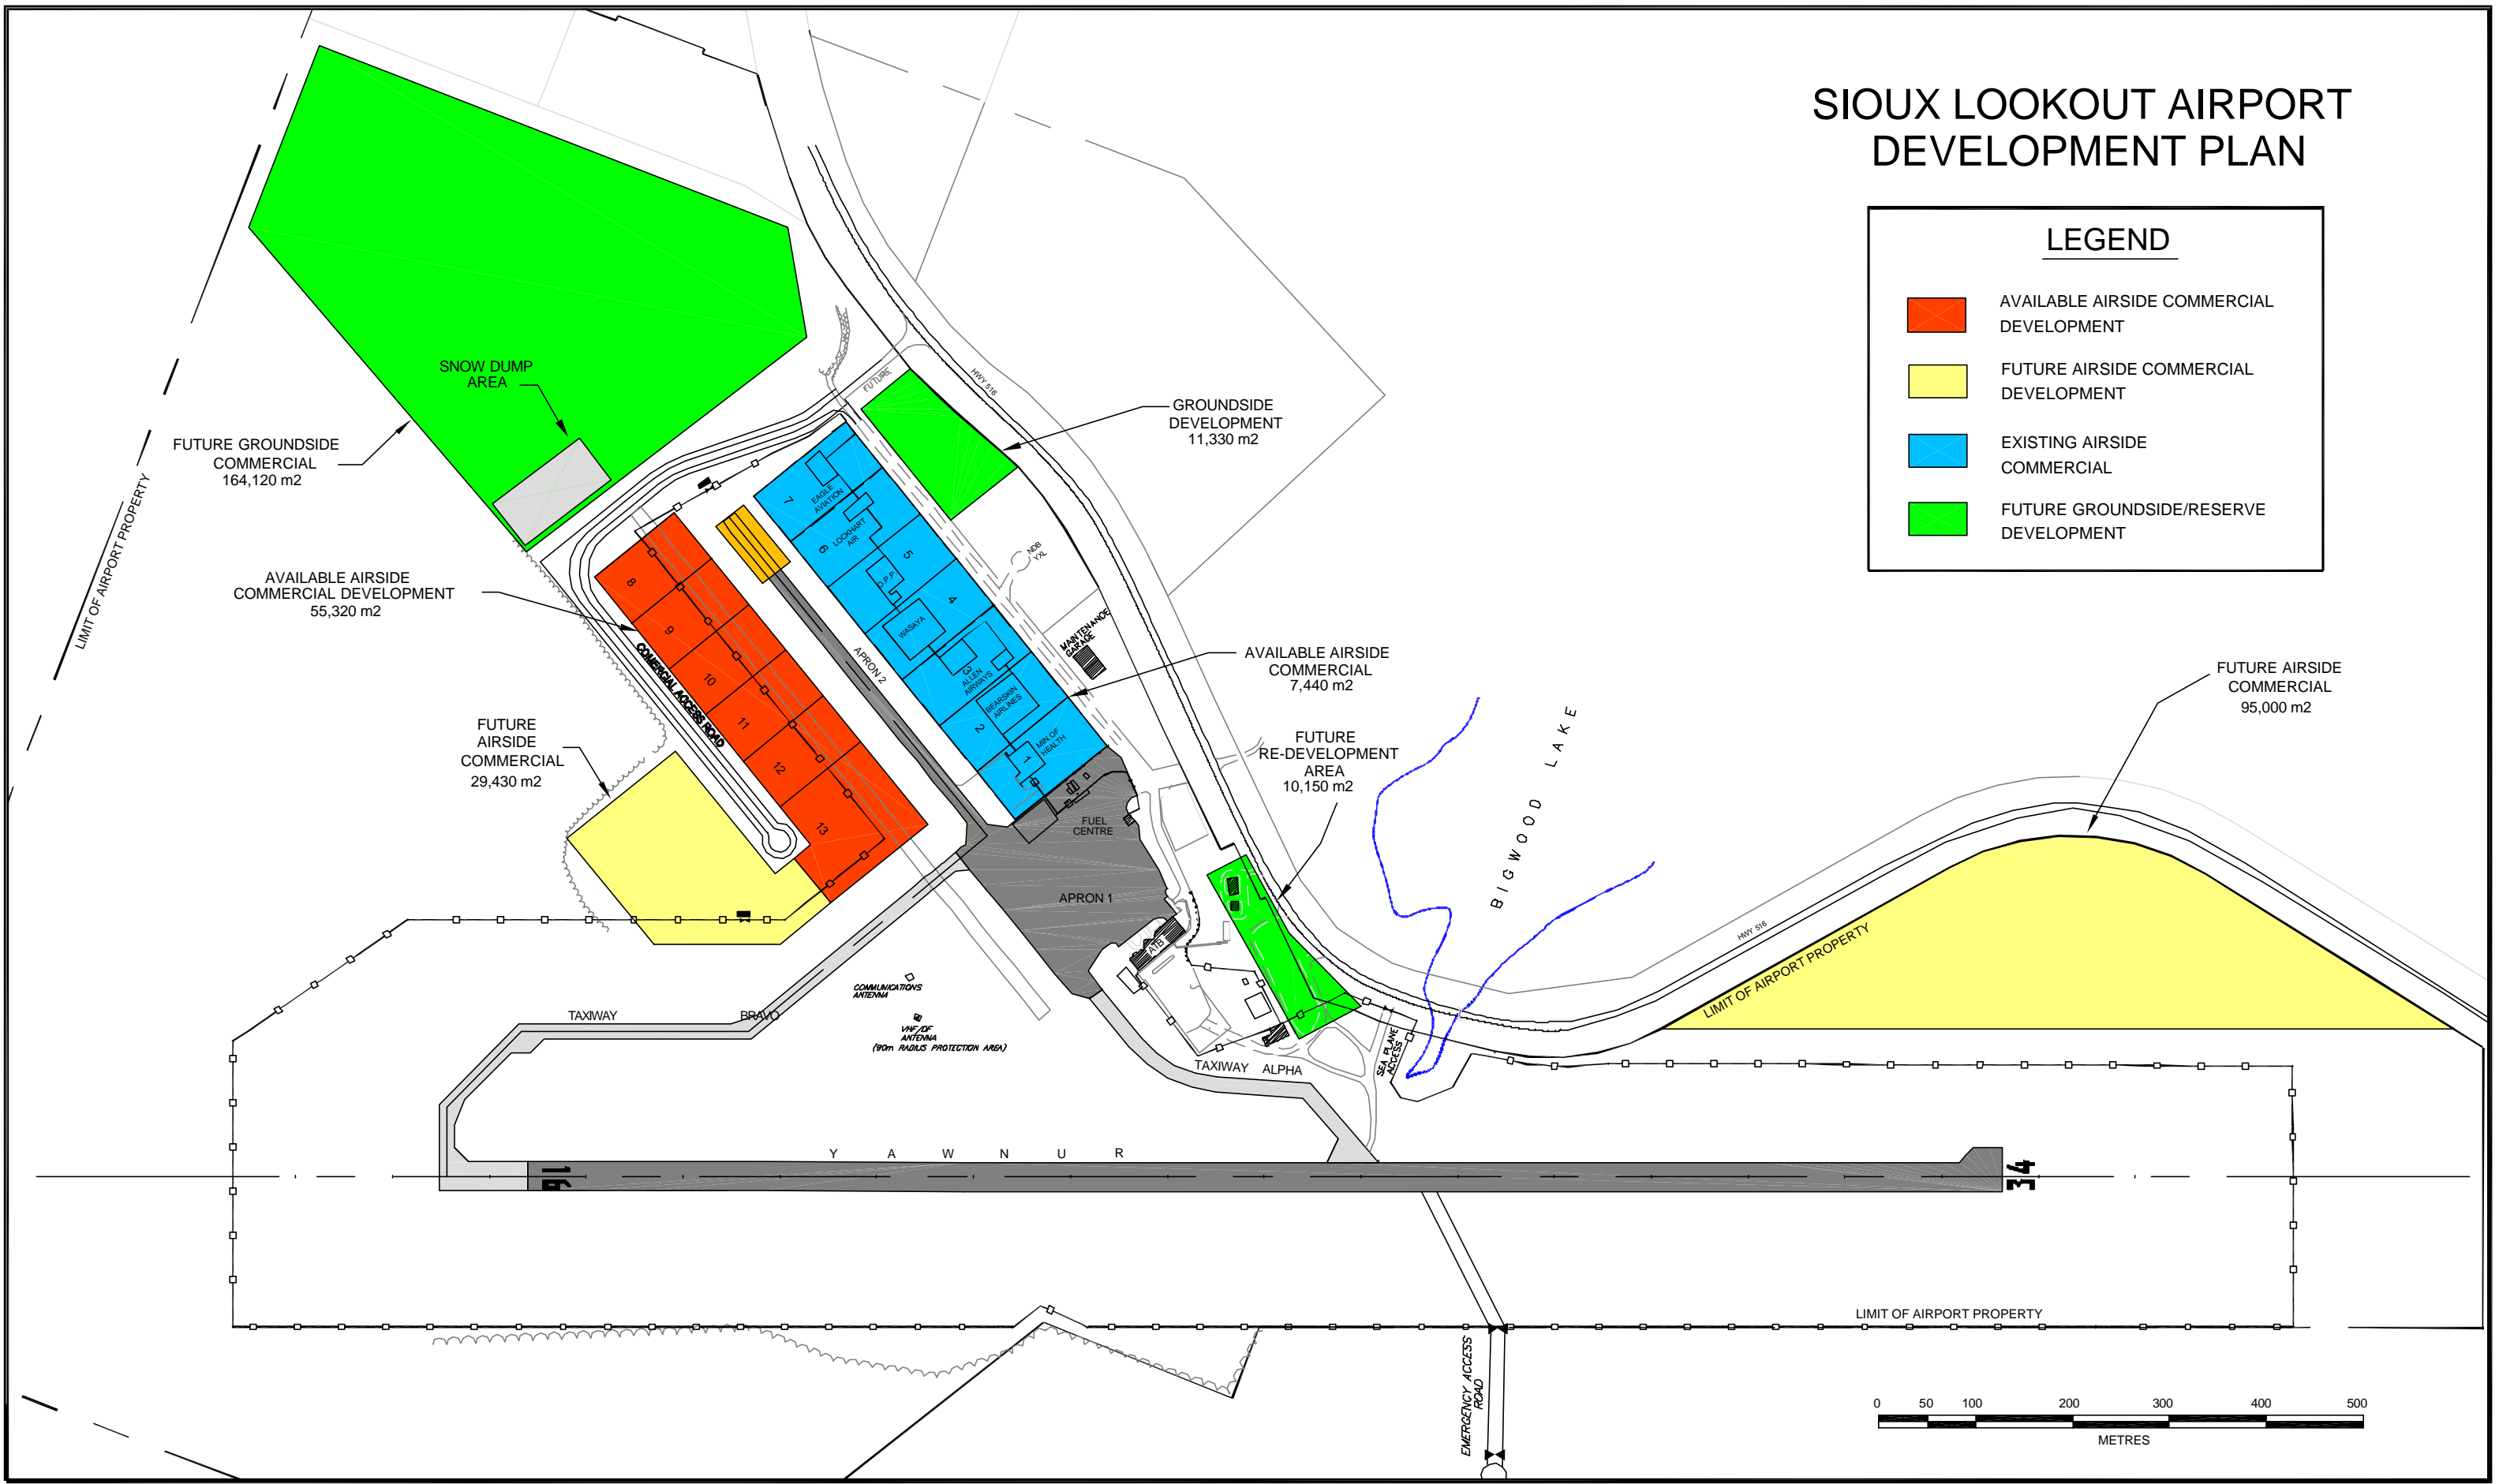

SIoux LOOKOUT AIRPORT DEVELOPMENT PLAN

LEGEND

- AVAILABLE AIRSIDE COMMERCIAL DEVELOPMENT
- FUTURE AIRSIDE COMMERCIAL DEVELOPMENT
- EXISTING AIRSIDE COMMERCIAL
- FUTURE GROUNDSIDE/RESERVE DEVELOPMENT

FUTURE GROUNDSIDE COMMERCIAL
164,120 m²

AVAILABLE AIRSIDE COMMERCIAL DEVELOPMENT
55,320 m²

FUTURE AIRSIDE COMMERCIAL
29,430 m²

GROUNDSIDE DEVELOPMENT
11,330 m²

AVAILABLE AIRSIDE COMMERCIAL
7,440 m²

FUTURE RE-DEVELOPMENT AREA
10,150 m²

FUTURE AIRSIDE COMMERCIAL
95,000 m²